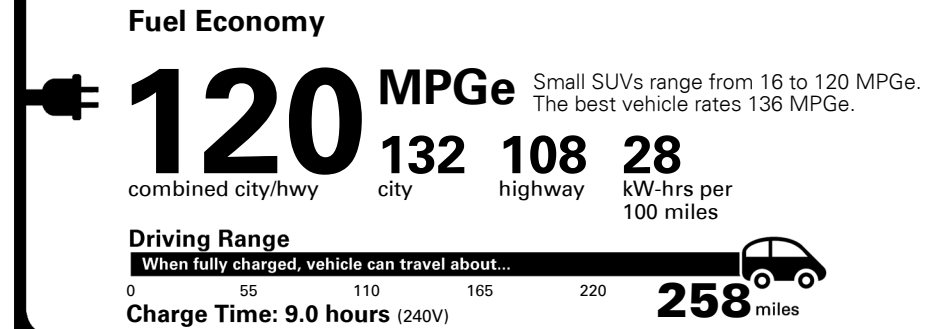

Over 250 miles of All-Electric Range--Standard
 A Wards 10 Best Engines for 2019

EPA DOT Fuel Economy and Environment

Electric Vehicle

You save \$4,750
 in fuel costs over 5 years compared to the average new vehicle.

Annual fuel cost \$550

Fuel Economy & Greenhouse Gas Rating (tailpipe only)

Smog Rating (tailpipe only)

This vehicle emits 0 grams CO₂ per mile. The best emits 0 grams per mile (tailpipe only). Does not include emission from generating electricity; learn more at fueleconomy.gov.